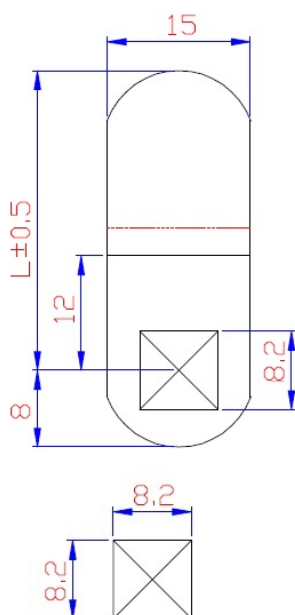

PRODUCT SHEET

Description:

Cam No. A46 F/1900 & 5250 Series, Cranked 6mm,C/E 50mm

Item number:

14.04.746-0

Units	Box	Carton	HS Code	Barcode
Pcs.			8301600090	
				5704866454452

CODE	L	H
A41	25	4
A42	30	4
A43	35	4
A44	40	4
A45	45	4
A46	50	4